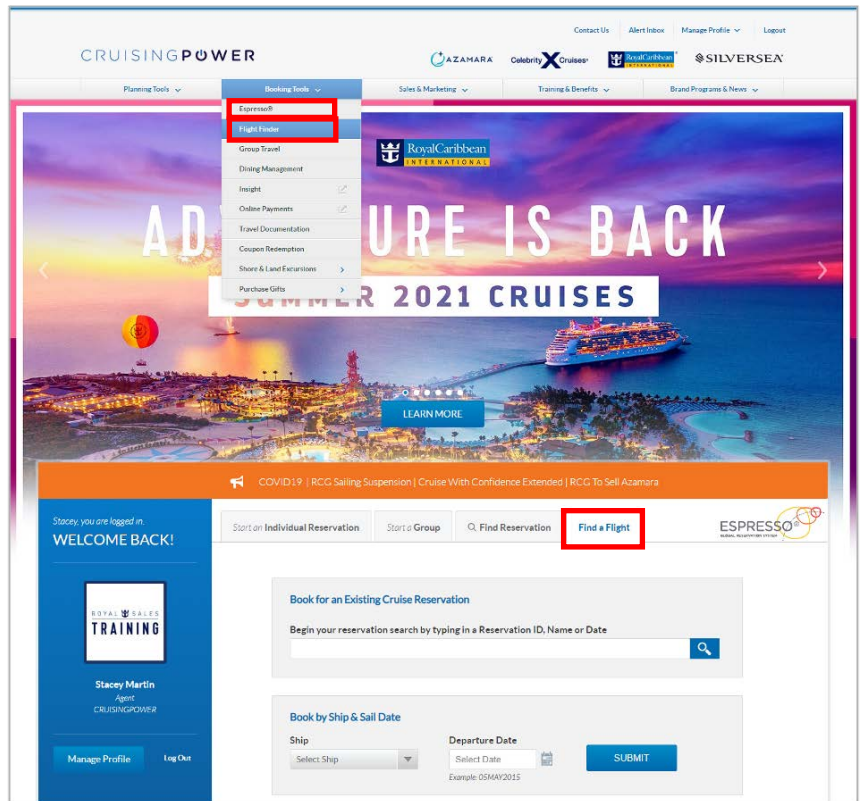

AIR2SEA

Flight Finder

WE'VE ADDED SOME ALTITUDE TO YOUR

ESPRESSO

HOW TO ACCESS FLIGHT FINDER

1) Log in to CruisingPower.com

2) FOUR access points:

Espresso Dashboard

Booking Tools-> Espresso

Flight Finder Dashboard

Bookings Tools -> Flight Finder

Find A Flight Widget

Scroll down on Page

Click on Find a Flight

Inside a booking in Espresso

Log into Booking

Left "Add" Section

*For full Air2Sea program details and restrictions, visit www.loyaltoyoualways.com/marketing. The Air2Sea air travel program (previously "ChoiceAir") is available to residents of the U.S. and Canada. A non-refundable service fee applies per guest. Lowest airfare guarantee restrictions apply. Royal Caribbean reserves the right to modify or discontinue any aspect of the program or to restrict its availability to any person, at any time, for any reason, and without prior notice or liability to your client. Void where prohibited by law. ©2021 Royal Caribbean Cruises Ltd. Ships' registry: The Bahamas. 17054737 • 2/1/2019

Book and Manage Cruise Flights

Select an option to get started.

Book a New Flight ✈️

Book an existing cruise reservation

Find reservation by booking ID, name, etc.

Book by ship and sail date

Select a ship

DDMMYYYY