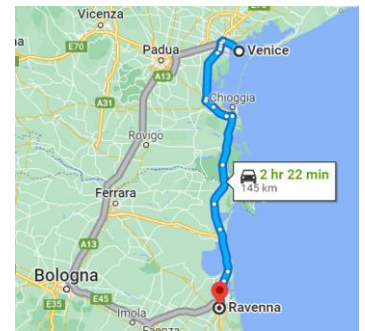

LOW-COST VENICE TO RAVENNA TRANSFERS AVAILABLE FOR ALL GUESTS

Navigate to:
Cruising Power
Planning Tools
Cruise Only Transfers

Select:
Brand
Ship
Sail Date

Cruise-Only Transfers

Azamara, Celebrity Cruises and Royal Caribbean International offer cruise-only transfers between certain air gateways and their respective embarkation ports. To see detailed cruise-only transfer information, select from the dropdown menus below.

Sail Date: 11-Jul-2022
Arrival City: Venice
Departure City: Ravenna
Transfer Type: Arrival
Earliest Departure: 12:00 AM
Latest Arrival: 58.00 USD
Price:

Description

ARRIVAL - VENICE CITY CENTER 9:00AM P/L
ISOLA NOVA DEL TRONCHETTO, VENICE, ITALY PICK UP
MEET CRUISE LINE REPRESENTATIVE BY THE "PEOPLE
MOVER"
STATION ARRIVAL - GROUND FLOOR NO LATER THAN
8:30AM
BUS WILL DEPART AT APPROX. 9:00AM

Description

ARRIVAL - VENICE CITY CENTER 11:00AM P/L
ISOLA NOVA DEL TRONCHETTO, VENICE, ITALY PICK UP
MEET CRUISE LINE REPRESENTATIVE BY THE "PEOPLE
MOVER"
STATION ARRIVAL - GROUND FLOOR NO LATER THAN
10:30AM
BUS WILL DEPART AT APPROX. 11:00AM

Cruise-Only Transfer

For Celebrity Cruises 10-night
Eastern Mediterranean on
Celebrity Constellation

Sail Date: 11-Jul-2022
Arrival City: Venice
Departure City: Ravenna
Transfer Type: Arrival
Earliest Departure: 12:00 AM
Latest Arrival: 45.00 USD
Price: