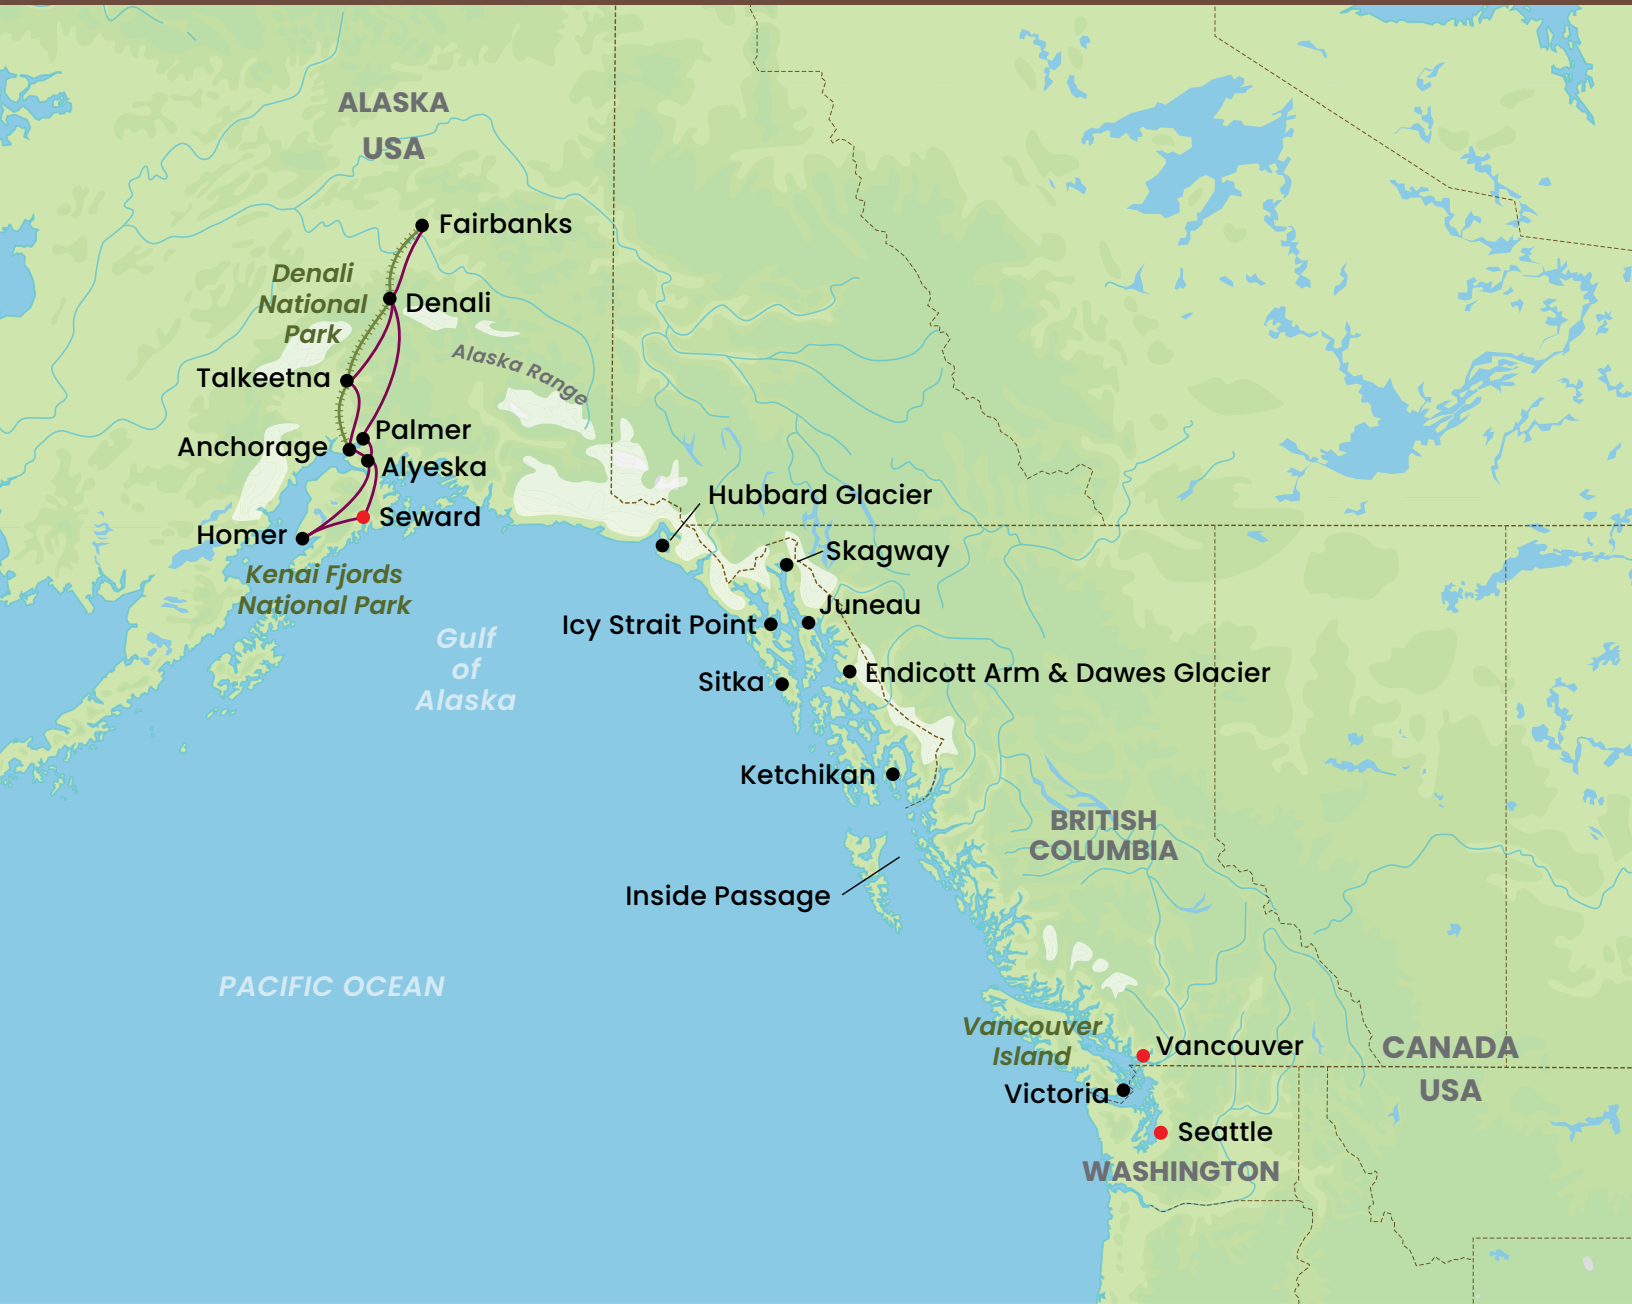

YOU'LL NEVER WANT TO ALASKA ANY OTHER WAY

Our new 2026 season of sailings to The Last Frontier were carefully designed to take your clients breath away both on board our stunning ships and in the places they'll visit. Because, after all, where your clients go on vacation is important, but how they get there makes all the difference.

Celebrity Edge®, from our revolutionary series, returns to Alaska for its third season along with two more stunning ships from our fleet. With three ships sailing the region, we have the perfect itinerary for every bucket-list traveler. They'll discover captivating towns like Juneau, Ketchikan, Skagway, Icy Strait Point, and Sitka.

ALASKA

ITINERARY | DAYS | PORTS | DATES

CELEBRITY SOLSTICE®

Alaska Hubbard Glacier	7	British Columbia: Vancouver; Inside Passage (Cruising); Alaska: Icy Strait Point; Hubbard Glacier (Cruising); Alaska: Juneau; Alaska: Ketchikan; Inside Passage (Cruising); British Columbia: Vancouver	2026 May. 3, 17, 31 Jun. 14, 28 Jul. 12, 26 Aug. 9, 23 Sep. 6
Alaska Dawes Glacier	7	British Columbia: Vancouver; Inside Passage (Cruising); Alaska: Icy Strait Point; Alaska: Skagway; Endicott Arm & Dawes Glacier; Alaska: Juneau; Alaska: Ketchikan; Inside Passage (Cruising); British Columbia: Vancouver	2026 May. 10, 24 Jun. 7, 21 Jul. 5, 19 Aug. 2, 16, 30 Sep. 13